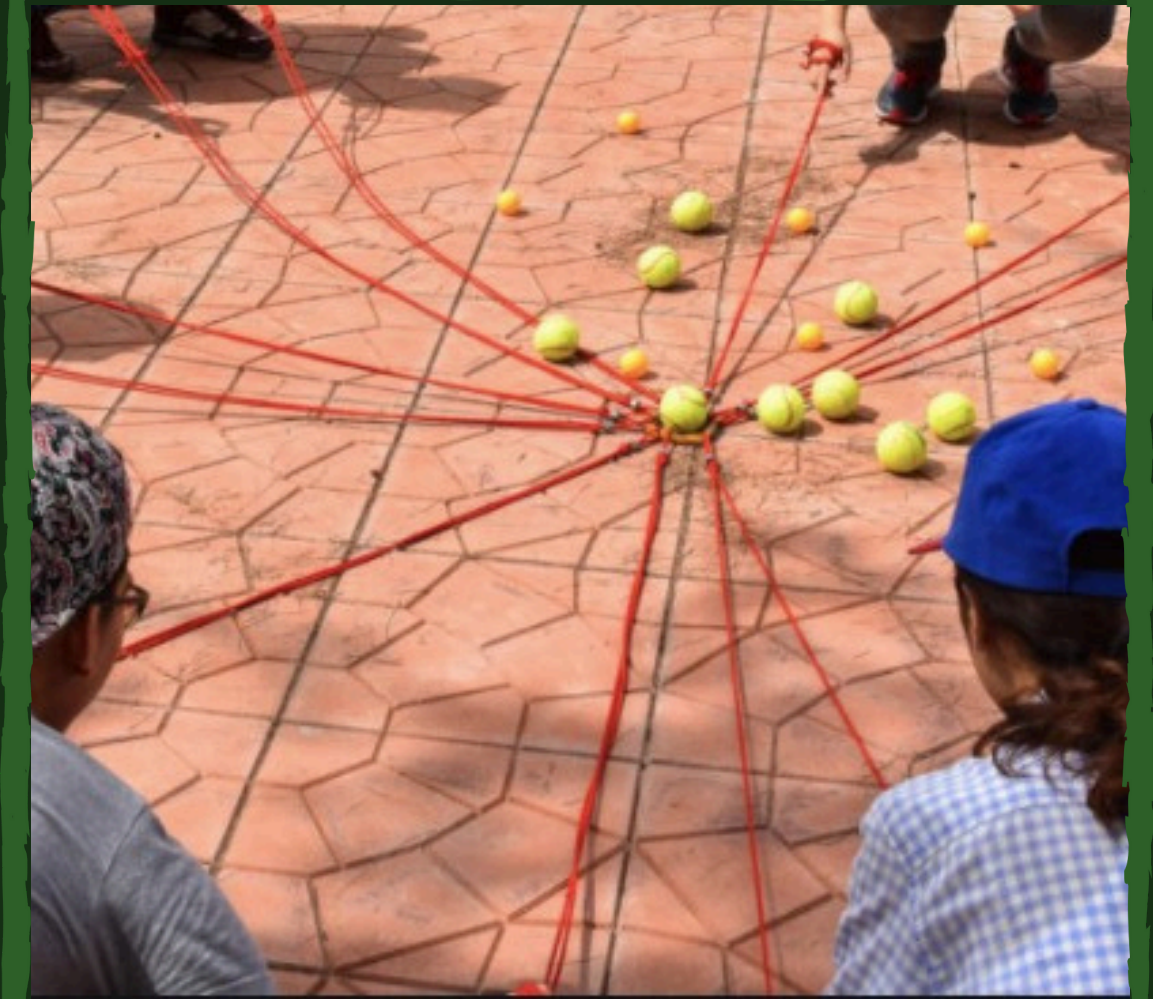

TEAM BUILDING ACTIVITIES

EFFECTIVE TEAM BUILDING BUILDS TRUST, MITIGATES CONFLICT, ENCOURAGES COMMUNICATION, INCREASES COLLABORATION AND WE PROVIDE JUST THE SETTING FOR THAT!